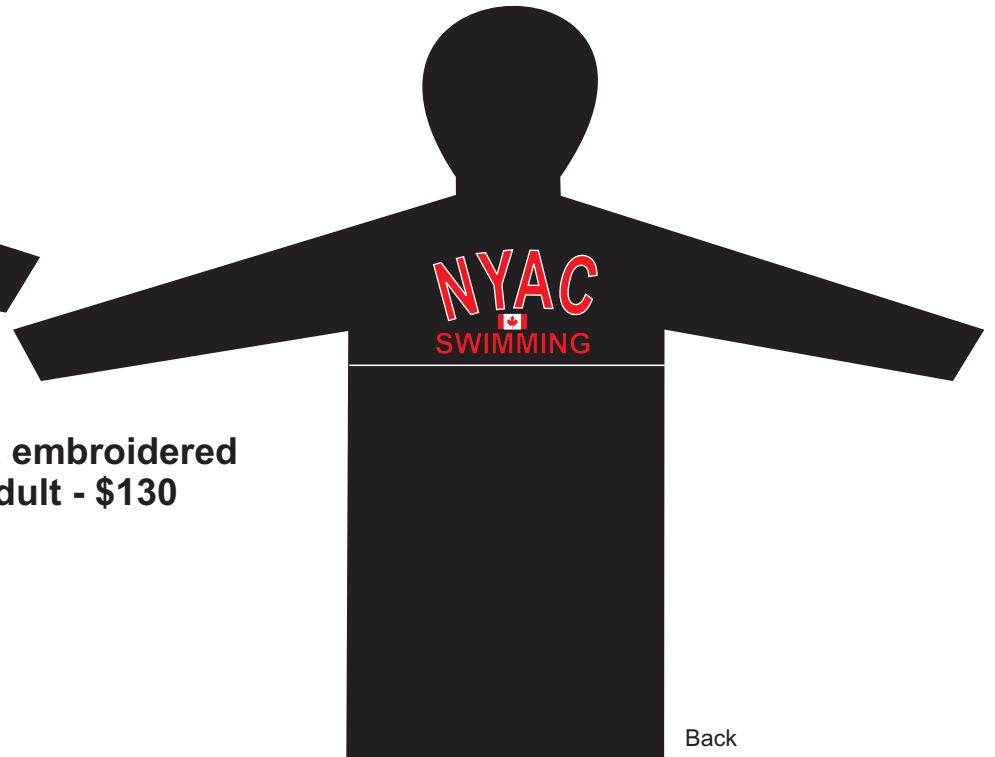

2011/ 2012 Season

(sales tax extra)

Gildan 100% cotton  
youth and adult = \$15

(back)

Latex = \$6  
Silicone = \$15

Speedo backpack  
embroidered  
Small - \$54.50  
Large - \$65

Zip Hoodie  
embroidered  
Youth S-L  
Adult S-XL  
\$50

Parent shirt embroidered  
Male & female - \$26

2011/ 2012 Season  
(sales tax extra)

Speedo Team jacket  
embroidered  
Adult only XXS to XXL  
\$69

Speedo Team pant embroidered  
Adult only XXS to XXL  
\$49

Front

Speedo parka embroidered  
Youth & Adult - \$130

Back