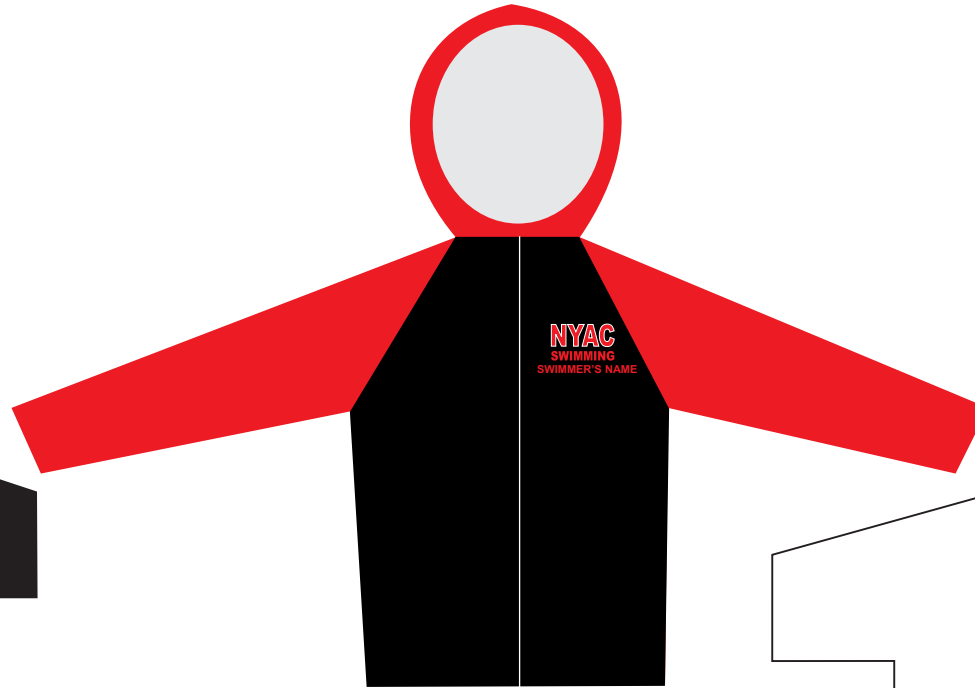

2011/ 2012 Season

(sales tax extra)

Gildan 100% cotton  
youth and adult = \$15

(back)

Latex = \$6  
Silicone = \$15

Speedo backpack  
embroidered  
Small - \$54.50  
Large - \$65

Zip Hoodie  
embroidered  
Youth S-L  
Adult S-XL  
\$50

Parent shirt embroidered  
Male & female - \$26

2011/ 2012 Season  
(sales tax extra)

Speedo Team jacket  
embroidered  
Adult only XXS to XXL  
\$69

Speedo Team pant embroidered  
Adult only XXS to XXL  
\$49

Front

Speedo parka embroidered  
Youth & Adult - \$130

Back